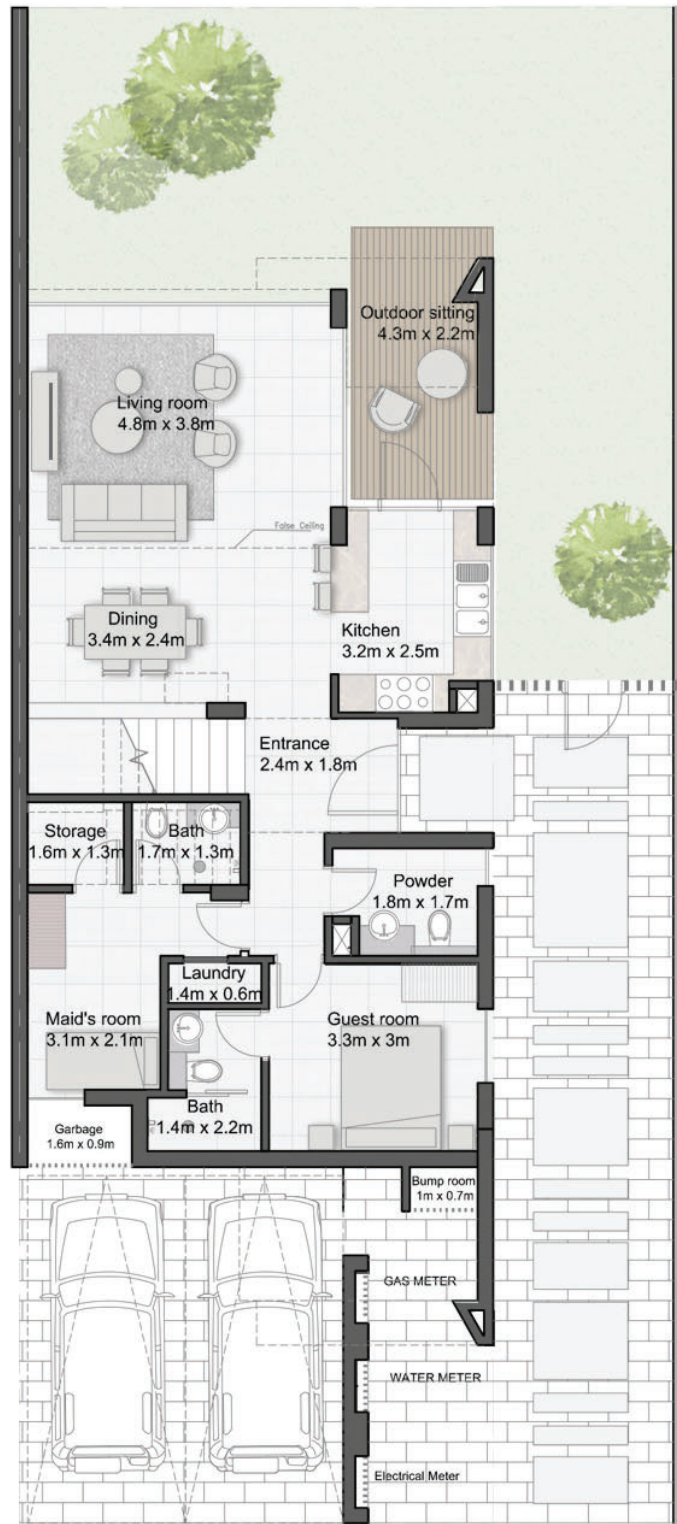

CHERRYWOODS

GROUND FLOOR

FIRST FLOOR

3 BEDROOM MIDDLE UNIT

TOTAL AREA : 2,233 sq.ft.

CHERRYWOODS

GROUND FLOOR

FIRST FLOOR

3 BEDROOM CORNER UNIT

TOTAL AREA : 2,367 sq.ft.

CHERRYWOODS

GROUND FLOOR

FIRST FLOOR

4 BEDROOM CORNER UNIT

TOTAL AREA : 2,634 sq.ft.