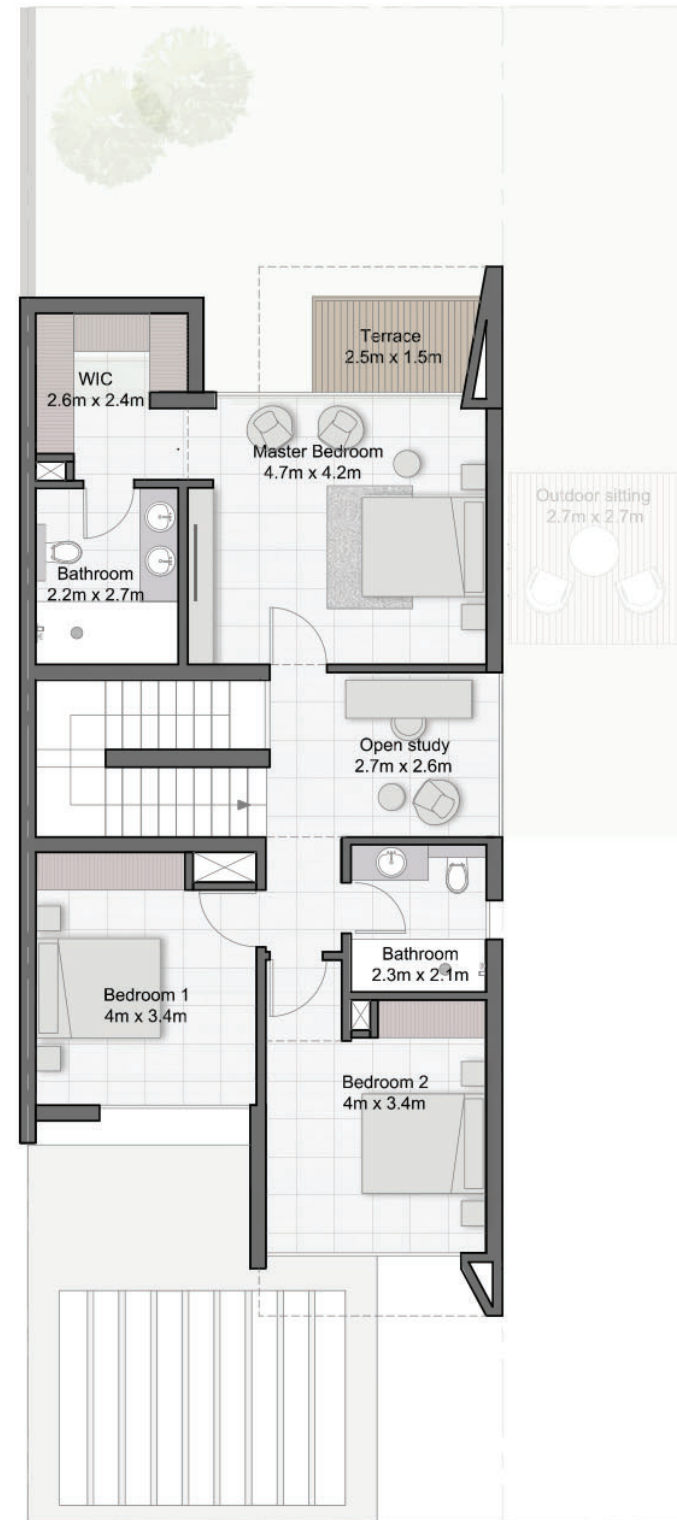

CHERRYWOODS

GROUND FLOOR

FIRST FLOOR

3 BEDROOM MIDDLE UNIT

TOTAL AREA : 2,233 sq.ft.

CHERRYWOODS

GROUND FLOOR

FIRST FLOOR

3 BEDROOM CORNER UNIT

TOTAL AREA : 2,367 sq.ft.

CHERRYWOODS

GROUND FLOOR

FIRST FLOOR

4 BEDROOM CORNER UNIT

TOTAL AREA : 2,634 sq.ft.