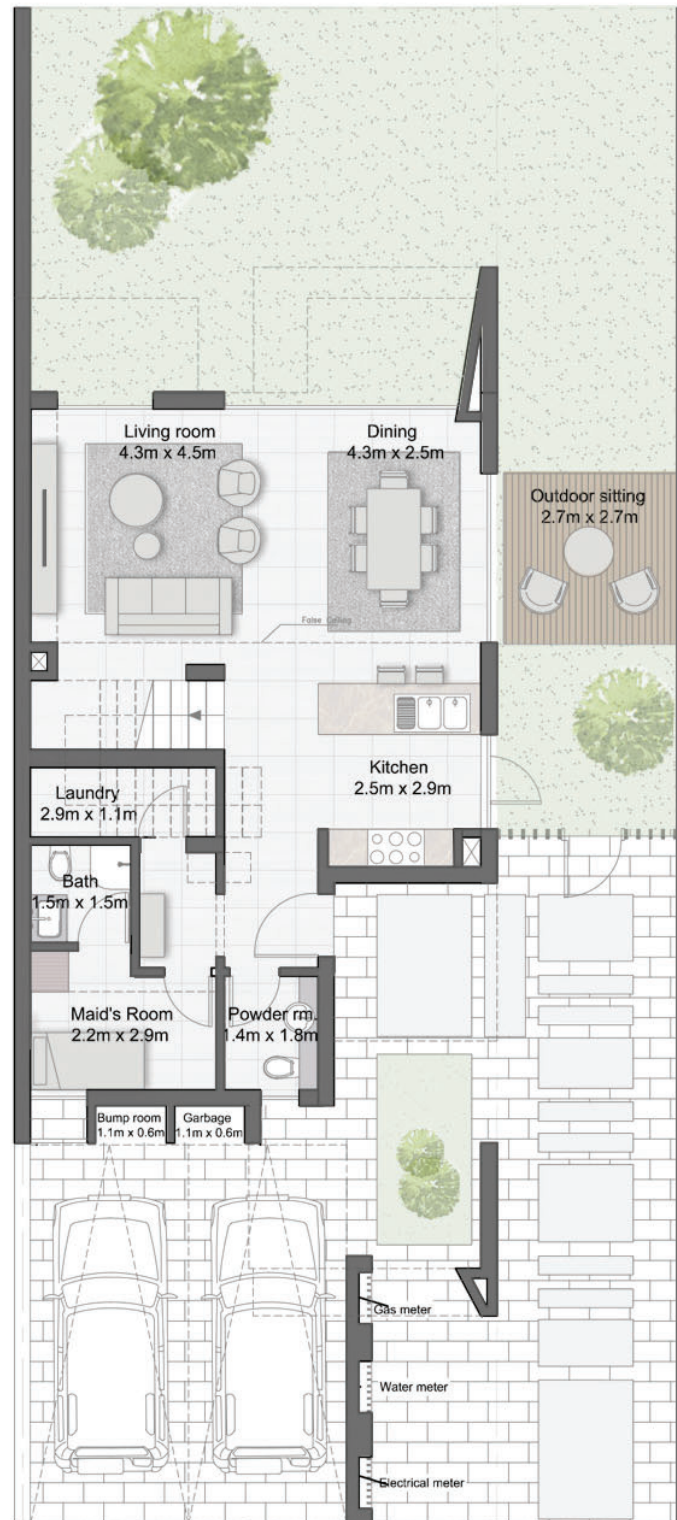

CHERRYWOODS

GROUND FLOOR

FIRST FLOOR

3 BEDROOM MIDDLE UNIT

TOTAL AREA : 2,233 sq.ft.

CHERRYWOODS

GROUND FLOOR

FIRST FLOOR

3 BEDROOM CORNER UNIT

TOTAL AREA : 2,367 sq.ft.

CHERRYWOODS

GROUND FLOOR

FIRST FLOOR

4 BEDROOM CORNER UNIT

TOTAL AREA : 2,634 sq.ft.