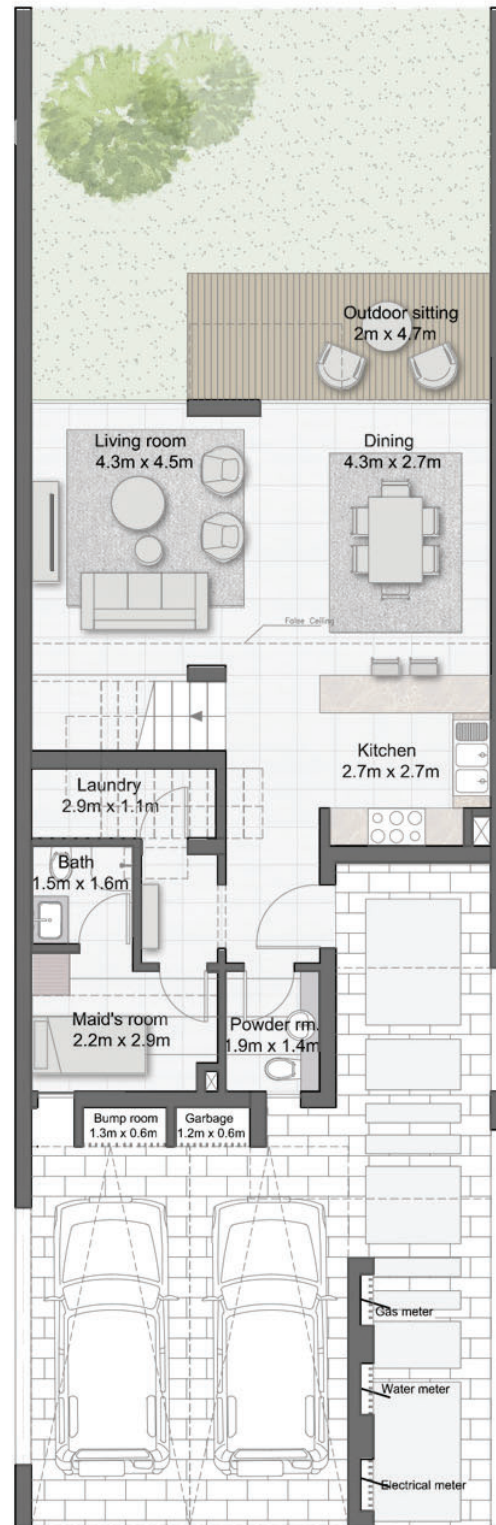

CHERRYWOODS

GROUND FLOOR

FIRST FLOOR

3 BEDROOM MIDDLE UNIT

TOTAL AREA : 2,233 sq.ft.

CHERRYWOODS

GROUND FLOOR

FIRST FLOOR

3 BEDROOM CORNER UNIT

TOTAL AREA : 2,367 sq.ft.

CHERRYWOODS

GROUND FLOOR

FIRST FLOOR

4 BEDROOM CORNER UNIT

TOTAL AREA : 2,634 sq.ft.