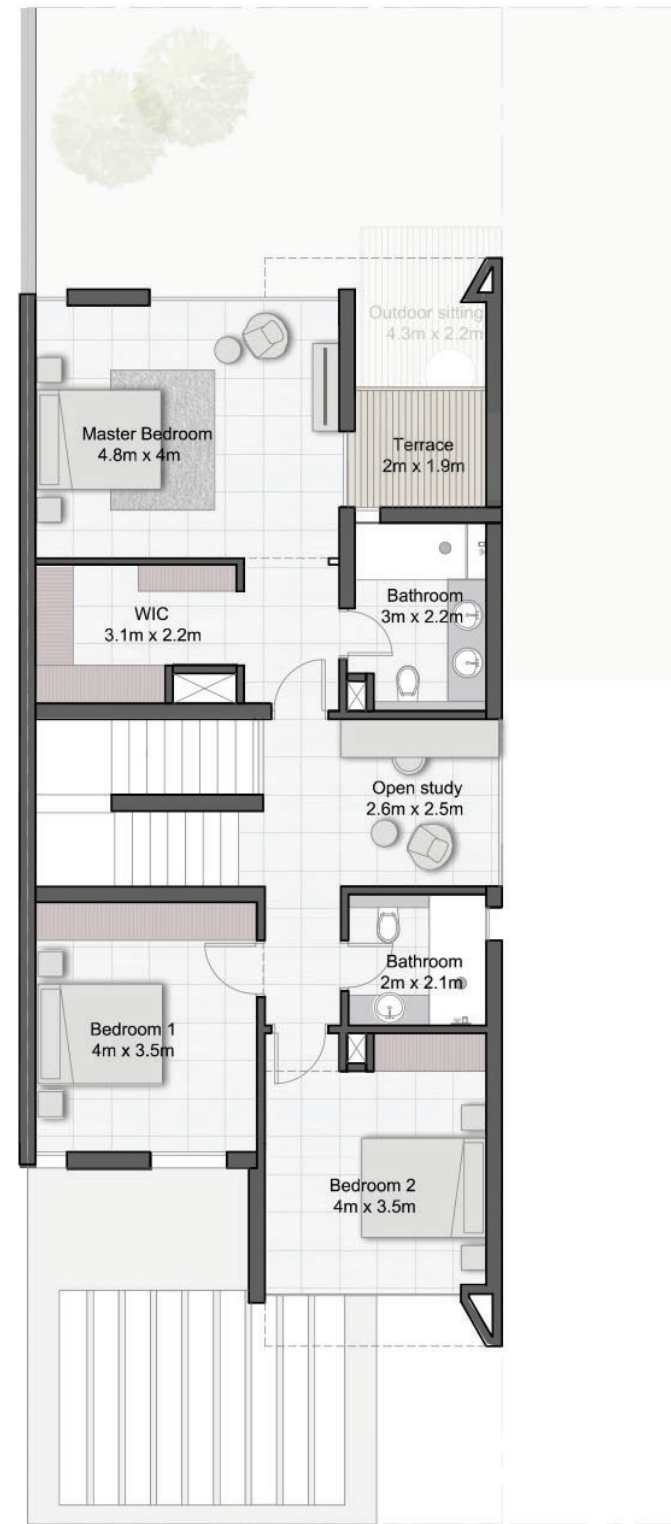

CHERRYWOODS

GROUND FLOOR

FIRST FLOOR

3 BEDROOM MIDDLE UNIT

TOTAL AREA : 2,233 sq.ft.

CHERRYWOODS

GROUND FLOOR

FIRST FLOOR

3 BEDROOM CORNER UNIT

TOTAL AREA : 2,367 sq.ft.

CHERRYWOODS

GROUND FLOOR

FIRST FLOOR

4 BEDROOM CORNER UNIT

TOTAL AREA : 2,634 sq.ft.