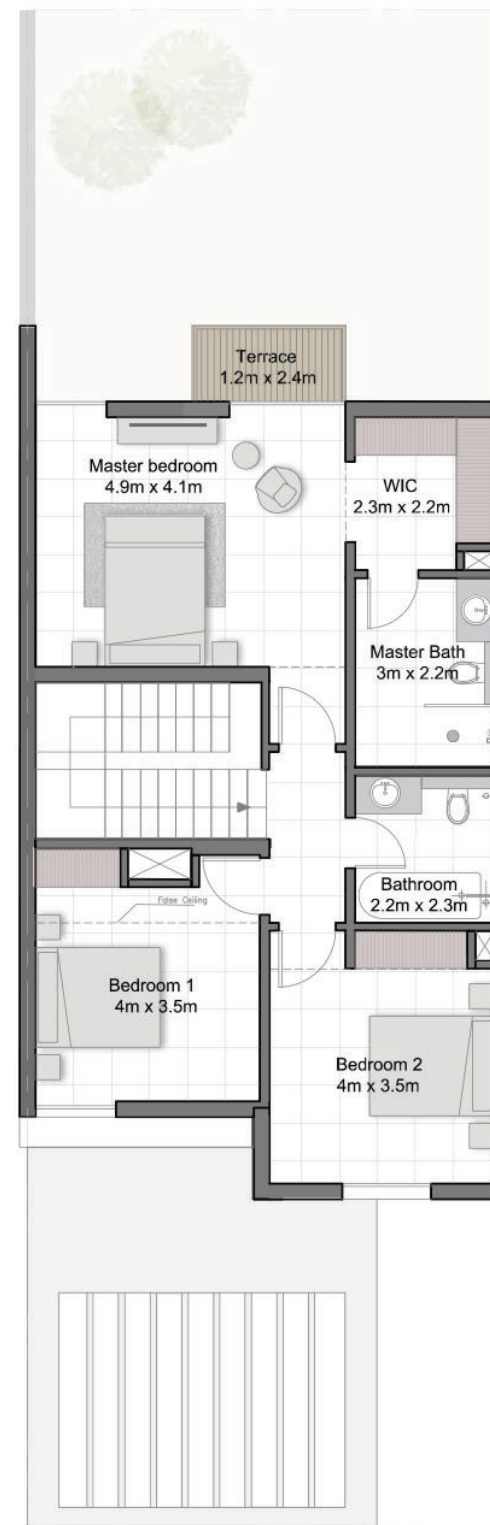

CHERRYWOODS

GROUND FLOOR

FIRST FLOOR

3 BEDROOM MIDDLE UNIT

TOTAL AREA : 2,233 sq.ft.

CHERRYWOODS

GROUND FLOOR

FIRST FLOOR

3 BEDROOM CORNER UNIT

TOTAL AREA : 2,367 sq.ft.

CHERRYWOODS

GROUND FLOOR

FIRST FLOOR

4 BEDROOM CORNER UNIT

TOTAL AREA : 2,634 sq.ft.